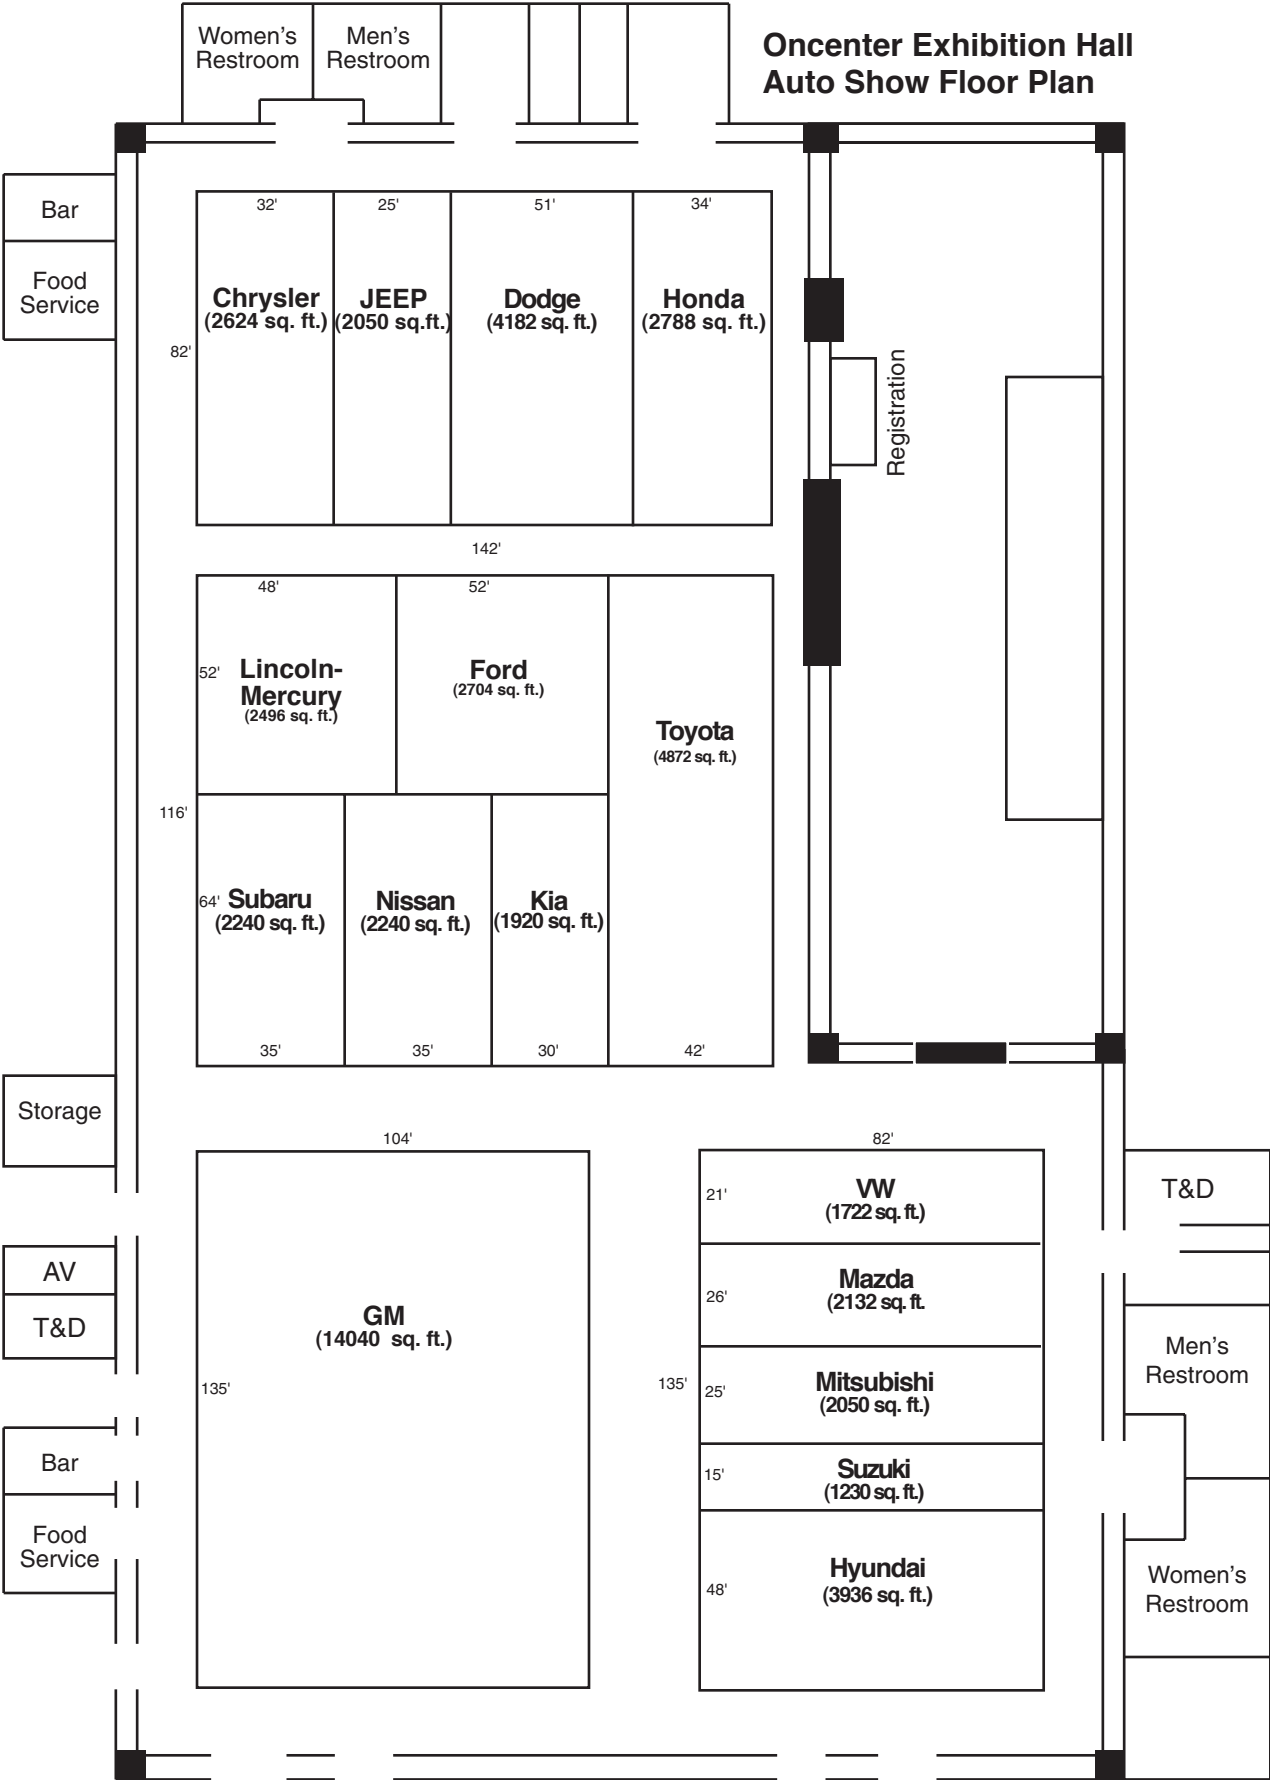

Oncenter Exhibition Hall Auto Show Floor Plan

Mitsubishi
(1725 sq. ft.)